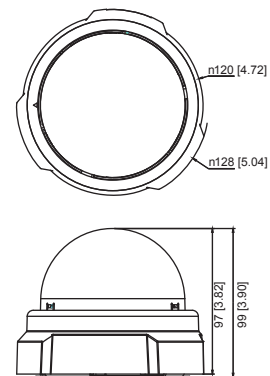

PHOTO INDICATION

- 1 Power LED
- 2 Ethernet Port
- 3 Reset Button

DIMENSION DIAGRAM

Unit: mm [inch]

ACCESSORY OPTIONS

Dome Cover

| | | |
|-----------|--|---------------------------------|
| PDCX-0104 | | 3-inch, smoke, non-vandal proof |
|-----------|--|---------------------------------|

• General

| | |
|----------------------------|---|
| Power Source / Consumption | PoE Class 2 (IEEE802.3af) / 3.79 W |
| Weight | 292 g (0.64 lb) |
| Dimensions (Ø x H) | 128 mm x 99 mm (5.04" x 3.90") |
| Mount Type | Surface, Pendant, Wall, Corner, Pole, Flush |
| Operating Temperature | -10 °C ~ 50 °C (14 °F ~ 122 °F) |
| Operating Humidity | 10% ~ 85% RH |
| Approvals | CE (EN 55022 Class B, EN 55024), FCC (Part15 Subpart B Class B) |