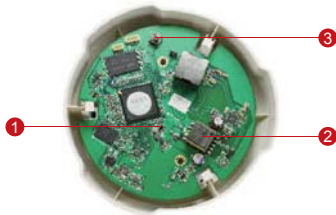

D51

1MP Indoor Dome with Fixed lens

- Progressive Scan CMOS
- Minimum illumination 0.1 Lux at F2.0
- Built-in f3.6mm / F2.0 Megapixel fixed lens
- 30 fps at 1280 x 720 resolution
- Selectable H.264 HP, MJPEG compressions with dual streaming
- Powered by PoE Class 2
- Video motion detection

PHOTO INDICATION

- 1 Power LED
- 2 Ethernet Port
- 3 Reset Button

DIMENSION DIAGRAM

Unit: mm [inch]

ACCESSORY OPTIONS

Dome Cover

| | | |
|-----------|--|---------------------------------|
| PDCX-0104 | | 3-inch, smoke, non-vandal proof |
|-----------|--|---------------------------------|

• General

| | |
|----------------------------|---|
| Power Source / Consumption | PoE Class 2 (IEEE802.3af) / 3.79 W |
| Weight | 292 g (0.64 lb) |
| Dimensions (Ø x H) | 128 mm x 99 mm (5.04" x 3.90") |
| Mount Type | Surface, Pendant, Wall, Corner, Pole, Flush |
| Operating Temperature | -10 °C ~ 50 °C (14 °F ~ 122 °F) |
| Operating Humidity | 10% ~ 85% RH |
| Approvals | CE (EN 55022 Class B, EN 55024), FCC (Part15 Subpart B Class B) |