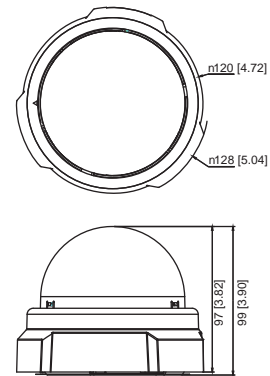

PHOTO INDICATION

- ① Power LED
- ② Ethernet Port
- ③ Reset Button

DIMENSION DIAGRAM

Unit: mm [inch]

ACCESSORY OPTIONS

Dome Cover		
PDCX-0104		3-inch, smoke, non-vandal proof

Popular Mounting Solutions		
Surface	Accessories not required	
Wall	PMAX-0308	
Pendant	PMAX-0101 + PMAX-0103	
Corner	PMAX-0101 + PMAX-0303 + PMAX-0402	
Pole	PMAX-0101 + PMAX-0303 + PMAX-0502	
Flush	PMAX-1006	

• Lens

Focal Length / Aperture	Fixed focal, f3.6 mm / F1.8
Iris	Fixed iris
Focus	Fixed focus
Lens Mount	Board Mount
Horizontal Viewing Angle	60.2°
Viewing Angle Adjustment	Pan: 0° - 330°; Tilt: 20° - 90°

• General

Power Source / Consumption	PoE Class 2 (IEEE802.3af) / 4.26 W (IR on)
Weight	292 g (0.64 lb)
Dimensions (Ø x H)	128 mm x 99 mm (5.04" x 3.90")
Mount Type	Surface, Pendant, Wall, Corner, Pole, Flush
Operating Temperature	-10 °C ~ 50 °C (14 °F ~ 122 °F)
Operating Humidity	10% ~ 85% RH
Approvals	CE (EN 55022 Class B, EN 55024), FCC (Part15 Subpart B Class B)