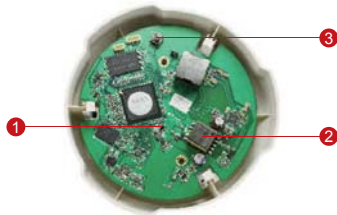

# E54

5MP Indoor Dome with D/N, IR, Basic WDR, Fixed lens

- Progressive Scan CMOS
- Minimum illumination 0 lux with IR LED on
- Built-in f3.6mm / F1.8 Megapixel fixed lens
- 15 fps at 2592x1944 resolution
- Selectable H.264 HP, MJPEG compressions with dual streaming
- Powered by PoE Class 2
- Video motion detection
- Basic WDR

## PHOTO INDICATION

- 1 Power LED
- 2 Ethernet Port
- 3 Reset Button

#### • General

Power Source / Consumption	PoE Class 2 (IEEE802.3af) / 6.49 W (IR on)
Weight	292 g (0.64 lb)
Dimensions (Ø x H)	128 mm x 99 mm (5.04" x 3.90")
Mount Type	Surface, Pendant, Wall, Corner, Pole, Flush
Operating Temperature	-10 °C ~ 50 °C (14 °F ~ 122 °F)
Operating Humidity	10% ~ 85% RH
Approvals	CE (EN 55022 Class B, EN 55024), FCC (Part15 Subpart B Class B)