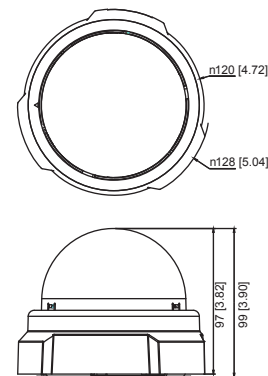

# E54

5MP Indoor Dome with D/N, IR, Basic WDR, Fixed lens

- Progressive Scan CMOS
- Minimum illumination 0 lux with IR LED on
- Built-in f3.6mm / F1.8 Megapixel fixed lens
- 15 fps at 2592x1944 resolution
- Selectable H.264 HP, MJPEG compressions with dual streaming
- Powered by PoE Class 2
- Video motion detection
- Basic WDR

## DIMENSION DIAGRAM

Unit: mm [inch]

#### • General

Power Source / Consumption	PoE Class 2 (IEEE802.3af) / 6.49 W (IR on)
Weight	292 g (0.64 lb)
Dimensions (Ø x H)	128 mm x 99 mm (5.04" x 3.90")
Mount Type	Surface, Pendant, Wall, Corner, Pole, Flush
Operating Temperature	-10 °C ~ 50 °C (14 °F ~ 122 °F)
Operating Humidity	10% ~ 85% RH
Approvals	CE (EN 55022 Class B, EN 55024), FCC (Part15 Subpart B Class B)