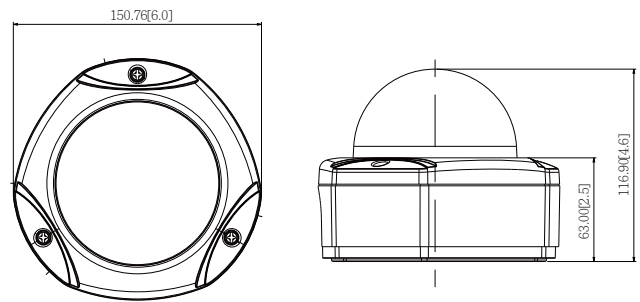

PHOTO INDICATION

- 1 Reset Button
- 2 MicroSDHC Card Slot
- 3 Ethernet Port

DIMENSION DIAGRAM

Unit: mm [inch]

ACCESSORY OPTIONS

Dome Cover		
PDCX-1101		4-inch, smoke, vandal proof

Popular Mounting Solutions		
Surface	Accessories not required	
Wall	PMAX-0308	
Pendant	PMAX-0101 PMAX-0103	
Corner	PMAX-0101 PMAX-0303 PMAX-0402	
Pole	PMAX-0101 PMAX-0303 PMAX-0503	
Flush	PMAX-1003	

PRODUCT SPECIFICATION

E83

• Device

Device Type	Outdoor Dome Camera
Image Sensor	Progressive Scan CMOS
Day / Night	Yes
Minimum Illumination	Color: 0.1 lux at F1.4 (30 IRE, 2400°K); B/W: 0 lux (IR LED on)
Color to B/W switch	ISP based switch, configurable
Mechanical IR Cut Filter	Yes
IR Sensitivity Range	700~1100nm
IR LED	IR LED x 15 (850nm)
IR Working Distance	15 m (0 lux, 30 IRE, Max exposure gain)
Electronic Shutter	1/5 ~ 1/2,000 sec (manual mode); 1/5 ~ 1/10,000 sec (auto mode)

• Interface

Local Storage	MicroSDHC memory card slot (card not included)
---------------	--

• General

Power Source / Consumption	PoE Class 2 (IEEE802.3af) / 5.37 W (IR on)
Weight	1015 g (2.24 lb)
Dimensions (Ø x H)	150.76 mm x 116.9 mm (6" x 4.6")
Environmental Casing	Weatherproof (IP66 rated); Transparent vandal proof dome cover (IK10 rated)
Mount Type	Surface, Pendant, Wall, Corner, Pole, Flush
Operating Temperature	-20°C ~ 50°C (-4°F ~ 122°F)
Operating Humidity	10% ~ 85% RH
Approvals	CE (EN 55022 Class B, EN 55024), FCC (Part15 Subpart B Class B), IK10, IP66