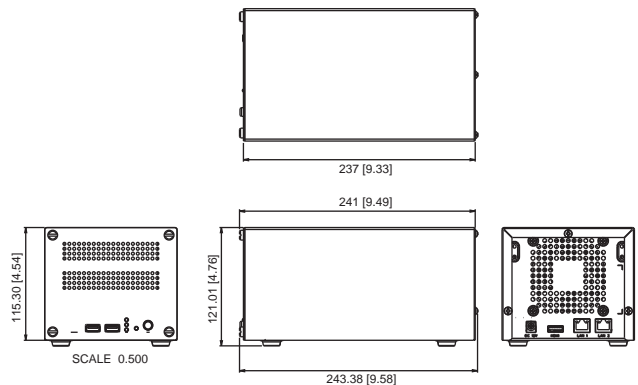

ENR-1000

4-Channel Mini Standalone NVR

- Manage up to 4 IP cameras
- Support H.264 formats up to 2-Megapixel resolution
- Live view with 1, 4 window layouts
- PTZ and speed control, preset points and tours, mouse PTZ
- HDD Bay for 2 SATA disks (total up to 6 TB)
- Maximum total recording frame rate 120 fps
- Scheduled, event triggered and manual recording
- Time and event based search
- Playback with 1/2x-1x-32x speeds with AVI video export function
- 4-channel synchronized playback
- Event management with motion detection and DI/DO
- Built-in DHCP server support
- HDMI Local display
- Compact Design

PHOTO INDICATION

- | | |
|----------------------|-------------|
| ① USB 2.0 Ports | ⑤ HDMI Port |
| ② Reset Button | ⑥ LAN1 |
| ③ Power Button | ⑦ LAN2 |
| ④ DC 12V power input | |

DIMENSION DIAGRAM

Unit: mm [inch]

• Remote Access

PC Web Browser	Microsoft Internet Explorer 9.0
----------------	---------------------------------

• Hardware

Dimensions (W x H x D)	135 mm x 121 mm x 241 mm (5.3" x 4.8" x 9.5")
Weight	1.33kg (2.93 lb) without HDD
Operating Temperature	0°C~ 40°C(32°F ~ 104°F)
Operating Humidity	10% ~ 85% RH
Power Source / Consumption	DC 12V/ 50W
Bundled Accessories	Power Adapter, (100~240V) with 3 different connectors included
Approvals	CE (EN 55022 Class B, EN 55024), FCC (Part15 Subpart B Class B) Adapter: CE, FCC, UL, PSE, EFFICIENCY LEVEL V
USB	USB 2.0, 2 ports
Ethernet Port	2, Ethernet (1000 Base-T), RJ-45 connector, Built-in DHCP server support on Ethernet Port 1
Display port	HDMI