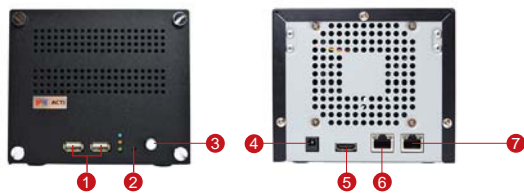

ENR-1000

4-Channel Mini Standalone NVR

- Manage up to 4 IP cameras
- Support H.264 formats up to 2-Megapixel resolution
- Live view with 1, 4 window layouts
- PTZ and speed control, preset points and tours, mouse PTZ
- HDD Bay for 2 SATA disks (total up to 6 TB)
- Maximum total recording frame rate 120 fps
- Scheduled, event triggered and manual recording
- Time and event based search
- Playback with 1/2x-1x-32x speeds with AVI video export function
- 4-channel synchronized playback
- Event management with motion detection and DI/DO
- Built-in DHCP server support
- HDMI Local display
- Compact Design

PHOTO INDICATION

- | | |
|----------------------|-------------|
| ① USB 2.0 Ports | ⑤ HDMI Port |
| ② Reset Button | ⑥ LAN1 |
| ③ Power Button | ⑦ LAN2 |
| ④ DC 12V power input | |

DIMENSION DIAGRAM

Unit: mm [inch]

• Live View

Display Layout Mode	1, 4
Layout Tour (Auto Patrol)	Automatic switch between different display layouts
Digital Panel	Zoom in digitally by mouse
Event status	Display status for network/record/motion upon every video region

• Storage

Interface	Serial ATA
HDD Bay	Maximum 2 disks (disks not included)

• Search & Playback

Time Based Video Search	Search video recordings by time, channel or bookmark
Event Based Video Search	Search event triggered video recordings
Playback Control	Forward and backward playback with speeds 1/2x-1x-32x; pause; stop
Synchronized Playback	4 channels
Manual Snapshot	Create snapshot from playback for export
Video Cropping	Crop a short video clip from long recording file and save it as an independent file; video clip length:(1-30mins)
Video Export	Export video clips in AVI/RAW format via USB storage