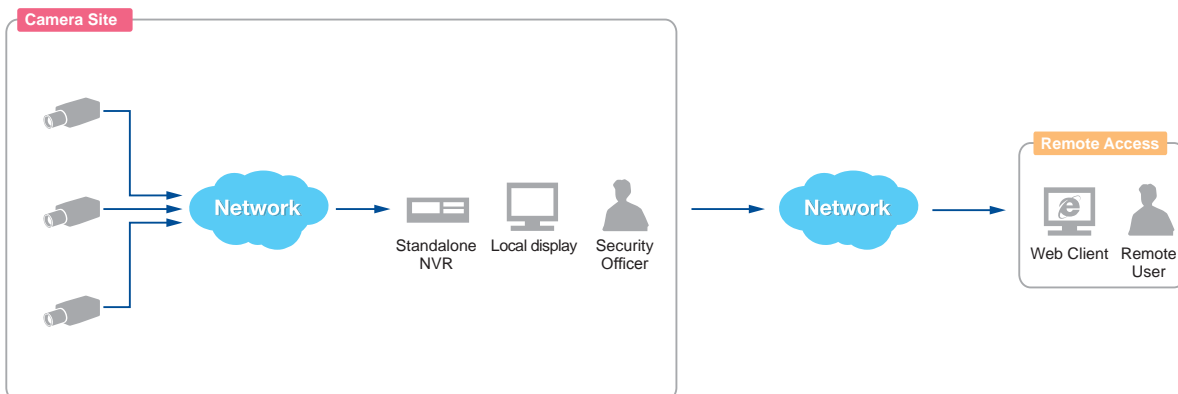

SOLUTION ARCHITECTURE

Standalone NVR

Remote User: Administrator / Supervisor / Manager / Security Officer