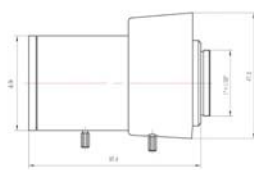

## C/CS Mount Vari-Focal Lens

CP-AC358

CP-AC2812

CP-AC550

CP-MC358

Feature	CP-AC358	CP-AC2812	CP-AC550	CP-MC358
Focal length(mm)	3.5~8	2.8~12	5~50	3.5~8
Aperture(F)	1.4-C	1.4-C	1.4-C	1.4-C
Mount	CS	CS	CS	CS
Format cover(inch)	1/3	1/3	1/3	1/3
Horizontal Angle of View(°)	78.9~34.7	98.5~23.8	51.3~5.5	78.9~34.7
Min. object Dimension(mm)	0.3	0.3	0.3	0.3
Dimension(mm)	Φ32×43.5	Φ36×65.6	Φ37×66.8	Φ32×44
Iris	Auto	Auto	Auto(DC drive)	Manual
Zoom	Manual	Manual	Manual	Manual
Focus	Manual	Manual	Manual	Manual
Net Weight(g)	87g	126g	143g	67g