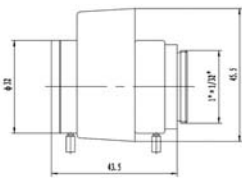

## C/CS Mount Vari-Focal Lens

CP-AC358

CP-AC2812

CP-AC550

CP-MC358

Feature	CP-AC358	CP-AC2812	CP-AC550	CP-MC358
Focal length(mm)	3.5~8	2.8~12	5~50	3.5~8
Aperture(F)	1.4-C	1.4-C	1.4-C	1.4-C
Mount	CS	CS	CS	CS
Format cover(inch)	1/3	1/3	1/3	1/3
Horizontal Angle of View(°)	78.9~34.7	98.5~23.8	51.3~5.5	78.9~34.7
Min. object Dimension(mm)	0.3	0.3	0.3	0.3
Dimension(mm)	Φ32×43.5	Φ36×65.6	Φ37×66.8	Φ32×44
Iris	Auto	Auto	Auto(DC drive)	Manual
Zoom	Manual	Manual	Manual	Manual
Focus	Manual	Manual	Manual	Manual
Net Weight(g)	87g	126g	143g	67g