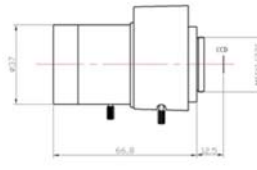

## C/CS Mount Vari-Focal Lens

CP-AC358

CP-AC2812

CP-AC550

CP-MC358

Feature	CP-AC358	CP-AC2812	CP-AC550	CP-MC358
Focal length(mm)	3.5~8	2.8~12	5~50	3.5~8
Aperture(F)	1.4-C	1.4-C	1.4-C	1.4-C
Mount	CS	CS	CS	CS
Format cover(inch)	1/3	1/3	1/3	1/3
Horizontal Angle of View(°)	78.9~34.7	98.5~23.8	51.3~5.5	78.9~34.7
Min. object Dimension(mm)	0.3	0.3	0.3	0.3
Dimension(mm)	Φ32×43.5	Φ36×65.6	Φ37×66.8	Φ32×44
Iris	Auto	Auto	Auto(DC drive)	Manual
Zoom	Manual	Manual	Manual	Manual
Focus	Manual	Manual	Manual	Manual
Net Weight(g)	87g	126g	143g	67g