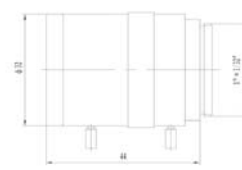

## C/CS Mount Vari-Focal Lens

CP-AC358

CP-AC2812

CP-AC550

CP-MC358

Feature	CP-AC358	CP-AC2812	CP-AC550	CP-MC358
Focal length(mm)	3.5~8	2.8~12	5~50	3.5~8
Aperture(F)	1.4-C	1.4-C	1.4-C	1.4-C
Mount	CS	CS	CS	CS
Format cover(inch)	1/3	1/3	1/3	1/3
Horizontal Angle of View(°)	78.9~34.7	98.5~23.8	51.3~5.5	78.9~34.7
Min. object Dimension(mm)	0.3	0.3	0.3	0.3
Dimension(mm)	Φ32×43.5	Φ36×65.6	Φ37×66.8	Φ32×44
Iris	Auto	Auto	Auto(DC drive)	Manual
Zoom	Manual	Manual	Manual	Manual
Focus	Manual	Manual	Manual	Manual
Net Weight(g)	87g	126g	143g	67g