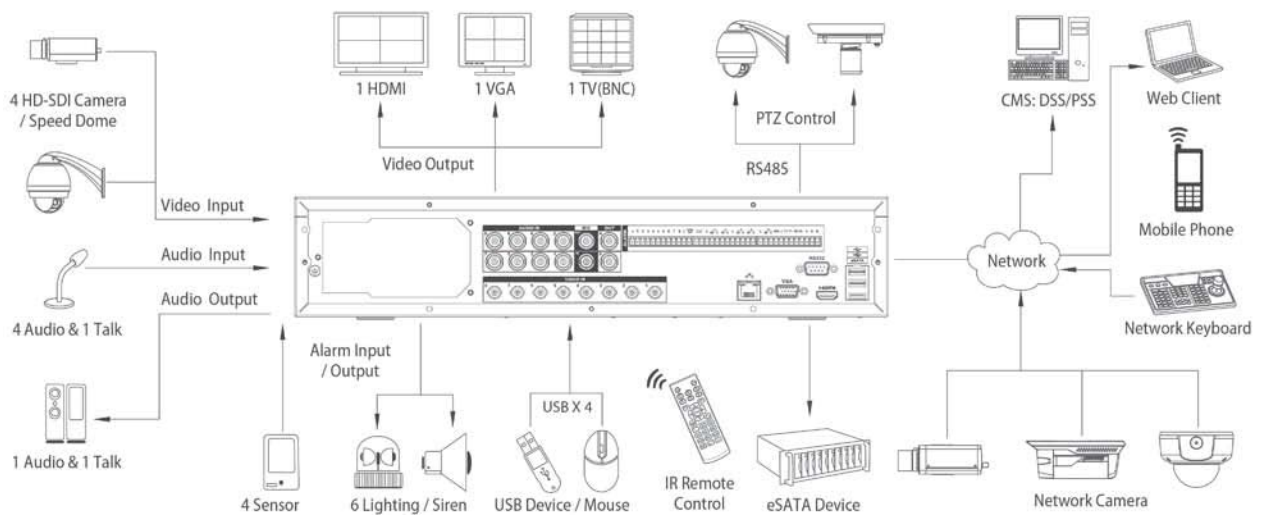

DH-DVR0404HD-U

System Connection

<http://www.asi.ind.in>

Dahua Technology Co., Ltd.

1187 BinAn Road, Binjiang District, Hangzhou, China

Tel: +86-571-87688883

Fax: +86-571-87688815

Email: overseas@dahuatech.com

www.dahuatech.com

*Design and specifications are subject to change without notice.

© 2012 Dahua Technology Co., Ltd.