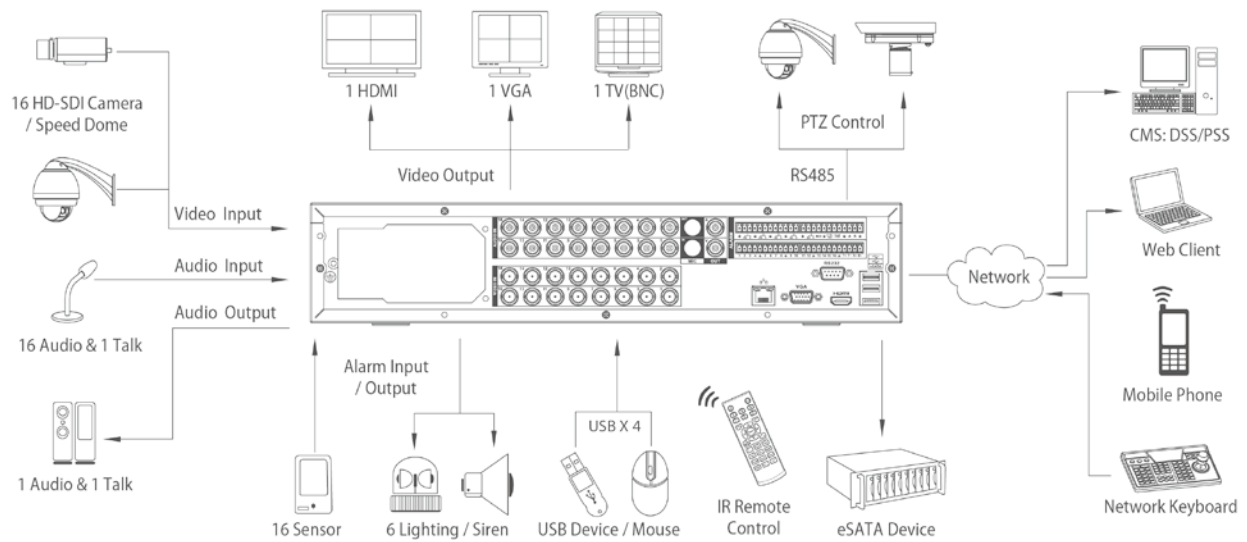

DH-DVR0404/0804/1604HD-S

System Connection

Take DVR1604HD-S as an example

<http://www.asi.ind.in>

Dahua Technology Co., Ltd.

1187 BinAn Road, Binjiang District, Hangzhou, China

Tel: +86-571-87688883

Fax: +86-571-87688815

Email: overseas@dahuatech.com

www.dahuatech.com

*Design and specifications are subject to change without notice.

© 2012 Dahua Technology Co., Ltd.