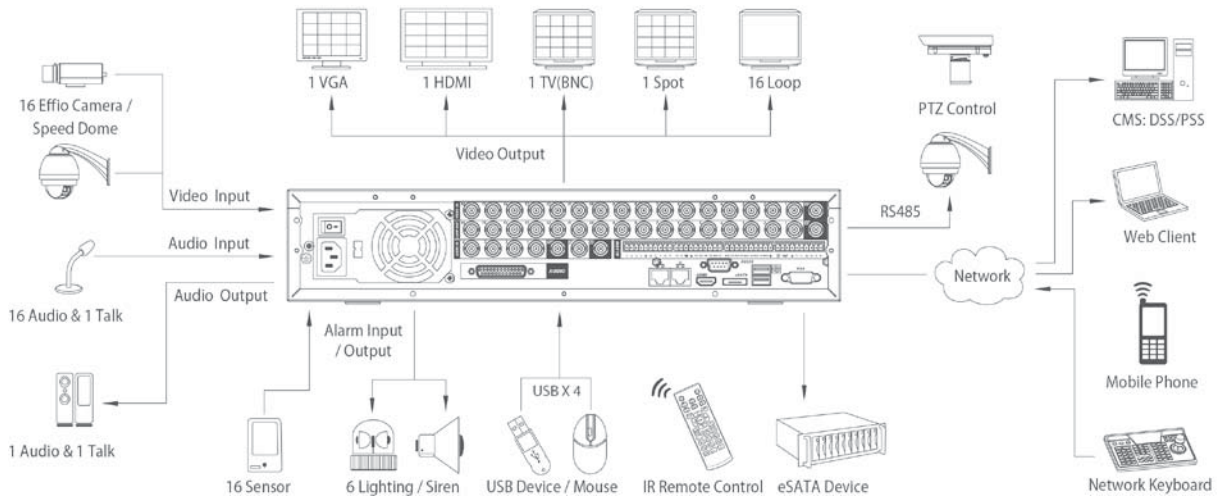

DH-DVR0404/0804/1604HF-S-E

System Connection

* Take DVR1604HF-S-E for the example

<http://www.asi.ind.in>

Dahua Technology Co., Ltd.

1187 BinAn Road, Binjiang District, Hangzhou, China

Tel: +86-571-87688883

Fax: +86-571-87688815

Email: overseas@dahuatech.com

www.dahuatech.com

*Design and specifications are subject to change without notice.

© 2011 Dahua Technology Co., Ltd.