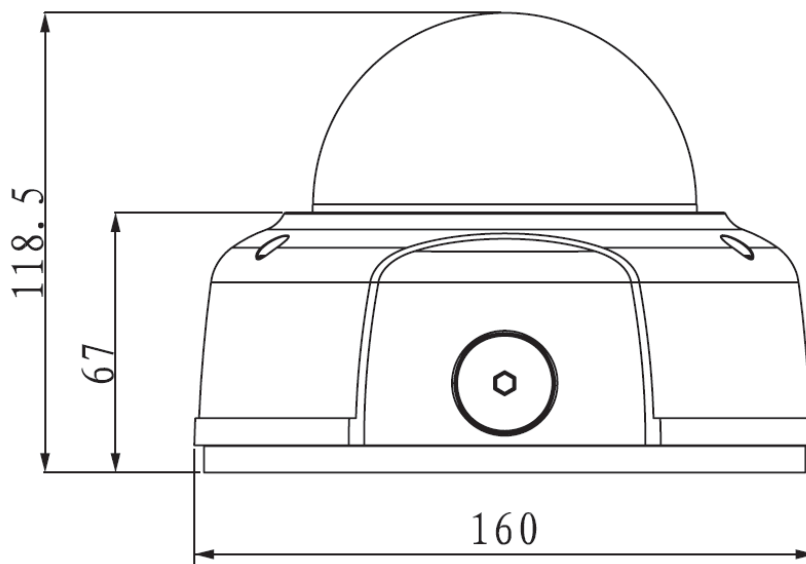

DH-IPC-HDBW3110

Max. User Access	10 users
Smart Phone	iPhone, iPad, Android, Windows Phone
Auxiliary Interface	
Memory Slot	Micro SD, Max 32GB
Alarm	2/1 channel In/Out
General	
Power Supply	DC12V/AC24V, PoE(802.3af)
Power Consumption	<10W
Working Environment	-10°C~+60°C, 10%~90%
Protection Level	IK10 & IP66
Dimensions	Φ160mm × 118.5mm
Weight	1.25kg

Dimensions (mm)

<http://www.asi.ind.in>

Dahua Technology Co., Ltd.

1187 BinAn Road, Binjiang District, Hangzhou, China

Tel: +86-571-87688883

Fax: +86-571-87688815

Email: overseas@dahuatech.com

www.dahuatech.com

*Design and specifications are subject to change without notice.

© 2012 Dahua Technology Co., Ltd.