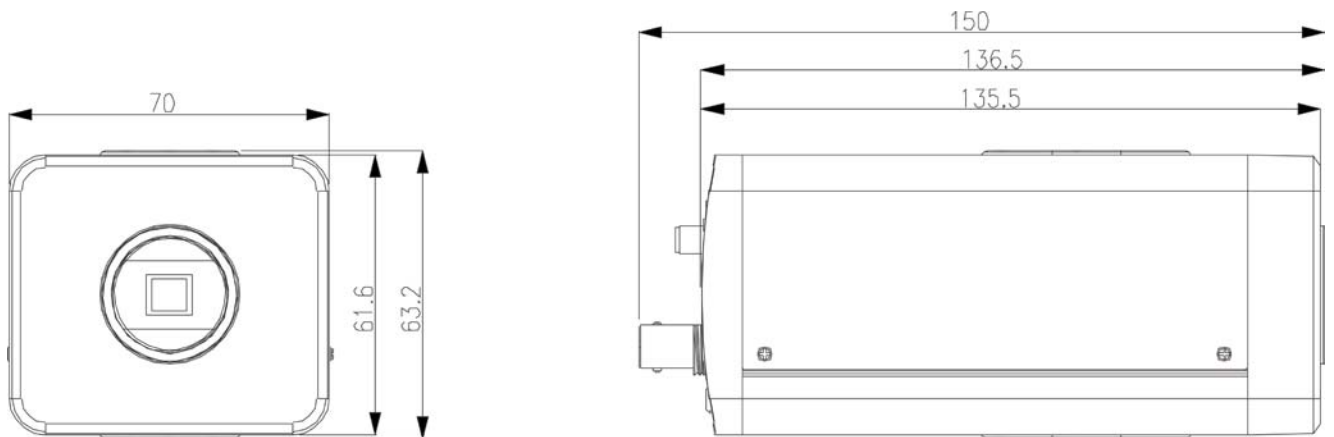

DH-IPC-HF3101

General				
Power Supply	DC12V/AC24V, PoE(802.3af)	DC12V/AC24V	DC12V/AC24V, PoE(802.3af)	DC12V/AC24V
Power Consumption	<6W			
Working Environment	-10°C~+60°C, 10%~90%			
Dimensions(W×D×H)	70mm×150mm×63.2mm			
Weight	650g			

Dimensions (mm)

<http://www.asi.ind.in>

Dahua Technology Co., Ltd.

1187 BinAn Road, Binjiang District, Hangzhou, China

Tel: +86-571-87688883

Fax: +86-571-87688815

Email: overseas@dahuatech.com

www.dahuatech.com

*Design and specifications are subject to change without notice.

© 2012 Dahua Technology Co., Ltd.