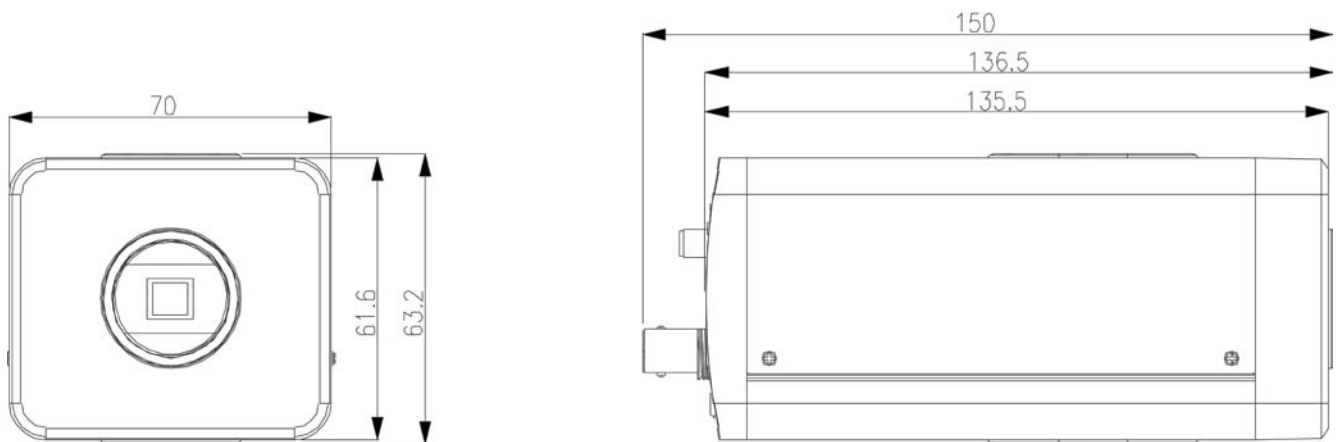

DH-IPC-HF3500

General				
Power Supply	DC12V/AC24V, PoE(802.3af)	DC12V/AC24V	DC12V/AC24V, PoE(802.3af)	DC12V/AC24V
Power Consumption	<6W			
Working Environment	-10°C~+60°C, 10%~90%			
Dimensions(W×D×H)	70mm×149.5mm×63.2mm			
Weight	650g			

Dimensions (mm)

<http://www.asi.ind.in>

Dahua Technology Co., Ltd.

1187 BinAn Road, Binjiang District, Hangzhou, China

Tel: +86-571-87688883

Fax: +86-571-87688815

Email: overseas@dahuatech.com

www.dahuatech.com

*Design and specifications are subject to change without notice.

© 2012 Dahua Technology Co., Ltd.